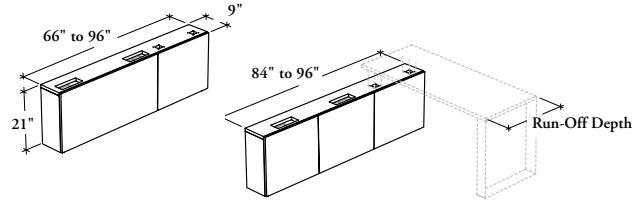

workwall storage

Xpress

B H K H F 

Workwall Kneespace Module – Height-Adjustability and Fixed Worksurfaces

This module supports a Height-Adjustable and a Fixed Worksurfaces to enable users to work facing the wall in a sit/stand position. It must be anchored to a building wall.