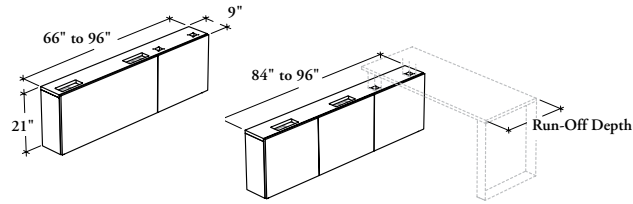

workwall storage

Xpress

B H K H F

Workwall Kneespace Module – Height-Adjustability and Fixed Worksurfaces

This module supports a Height-Adjustable and a Fixed Worksurfaces to enable users to work facing the wall in a sit/stand position. It must be anchored to a building wall.