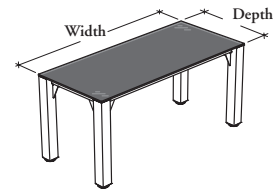

This table is an alternative to standard freestanding desks. It is only supported by four square post legs and **cannot** be attached to other desks.

WHAT'S INCLUDED

1 glass worksurface, 1 top frame, 4 square post legs with levelers (as specified), 2 rectangular grommets (as specified), 1 power bar bracket, management clips (as specified), and mounting hardware.

WHAT'S EXCLUDED

Suspended Modesty Panel and Power Tray.

NOTES

When Rectangular Grommet option (B, L or R) is specified, Management Clips are also included.

Multi-Functional Drawer **cannot** be used this product.

If Clear Anodized (AC) for Support and Frame finish is selected, the Hardware finish is finished in Arctic.

B G M T T Table Desk with Glass Top

PRODUCT OPTIONS

Support Style	Depth	Width	Grommet Option	Glass Thickness	Worksurface Finish	Support and Frame Finish	Grommet Finish (If Applicable)
S Square Post Legs	24, 30, 36	54, 60, 66, 72, 78, 84, 90	B Both Ends – Rectangular L Left – Rectangular N No Grommet (Shown) R Right – Rectangular	10 10 mm	Back-Painted	AC Clear Anodized Coordinate Colors Foundation Mica	AC Clear Anodized Coordinate B Soft Gris Q Storm White V Very White X Anthracite 6 Crisp Grey 7 Platinum

SAMPLE ORDER CODE

BGMTTS	36	90	N	10	K7	7	

DIMENSIONS INCHES / MM

D	W
24 / 610	54 / 1372
24 / 610	60 / 1524
24 / 610	66 / 1676
24 / 610	72 / 1829
24 / 610	78 / 1981
24 / 610	84 / 2134
24 / 610	90 / 2286
30 / 762	54 / 1372
30 / 762	60 / 1524
30 / 762	66 / 1676
30 / 762	72 / 1829
30 / 762	78 / 1981
30 / 762	84 / 2134
30 / 762	90 / 2286
36 / 914	54 / 1372
36 / 914	60 / 1524
36 / 914	66 / 1676
36 / 914	72 / 1829
36 / 914	78 / 1981
36 / 914	84 / 2134
36 / 914	90 / 2286

PRICING

10 mm (10)

2506
2629
2752
2878
3003
3128
3253
2726
2870
3013
3157
3301
3444
3588
2947
3110
3272
3434
3598
3758
3922