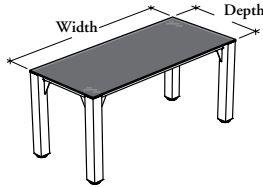

multi-level workstations

B G M T T

Table Desk with Glass Top

This table is an alternative to standard freestanding desks. It is only supported by four square post legs and **cannot** be attached to other desks.

WHAT'S INCLUDED

1 glass worksurface, 1 top frame, 4 square post legs with levelers (as specified), 1 or 2 rectangular cut-outs with grommets (as specified), 1 power bar bracket, management clips (as specified), and mounting hardware.

WHAT'S EXCLUDED

Suspended Modesty Panel and Power Tray.

NOTES

When Rectangular Grommet option (B, L or R) is specified, Management Clips are also included.

Multi-Functional Drawer **cannot** be used with this product.

If Clear Anodized (AC) for Support and Frame finish is selected, the Hardware finish is finished in Arctic.

PRODUCT OPTIONS

Support Style	Depth	Width	Grommet Option
S Square Post Legs	24, 30, 36	54, 60, 66, 72, 78, 84, 90	B Both Ends – Rectangular L Left – Rectangular N No Grommet (Shown) R Right – Rectangular

SAMPLE ORDER CODE

BGMTTS	36	90	N

PRODUCT OPTIONS CONTINUED

Glass Thickness	Worksurface Finish	Support and Frame Finish	Grommet Finish (If Applicable)
10 10 mm	Back-Painted	AC Clear Anodized Coordinate Colors Foundation Mica	Foundation Mica

SAMPLE ORDER CODE CONTINUED

10	K7	7	

See Pricing on the following page.