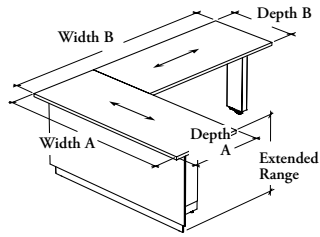

multi-level workstations

Xpress

B F _ U 

Full-Modesty Height-Adjustable Desk for U-Shape Workstation – Offset Bases

One Table
One Plug

This height-adjustable L-shape desk for U-shape workstation allows to work at seated and standing positions. It offer a executive desk look with complete privacy by its full height modesty and the recessed Offset Base accentuate the intriguing floating look. The desk must only be mounted on a Workwall Credenza (BSMHILR or BSMCHR) or a High Secondary Desk (BH_SR) at one end and is supported by two Offset Bases at the other.