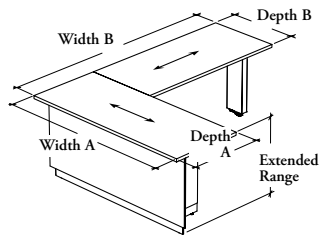

multi-level workstations

Xpress

B F _ U

Full-Modesty Height-Adjustable Desk for U-Shape Workstation – Offset Bases

One Table
One Plug

This height-adjustable desk for U-shape workstation allows to work at seated and standing positions. It offer a executive desk look with complete privacy by its full height modesty and the recessed Offset Base accentuate the intriguing floating look. The desk must only be mounted on a Workwall Credenza (BSMH_{LR} or BSM_{CHR}) or a High Secondary Desk (BH_{SR}) at one end and is supported by two Offset Bases at the other.