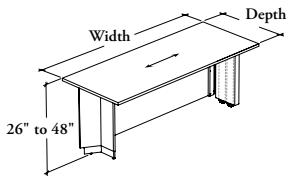

multi-level workstations

Xpress

B F _ R

Full-Modesty Height-Adjustable Run-Off – Offset Base

One Table
One Plug

This height-adjustable run-off allows to work at seated and standing positions. It offer a executive desk look with complete privacy by its full height modesty and the recessed Offset Base accentuate the intriguing floating look. The run-off must only be mounted on a Workwall Kneespace Module (BHKHM) at one end and is supported by a Offset Base at the other.

Not all finishes are available as Xpress, Please see Xpress catalogue and/or specification software for details.

PRODUCT OPTIONS

Worksurface Thickness	Configuration	Depth	Width	Corner Detail	Cut-Out Style	Configuration	Powerbar
M 1 3/16"	K Mid-Height	28, 34	69, 75, 81, 87	S Straight	N No Cut-Out (Shown)	L Left Handed (Shown) R Right Handed	N None Powerbar
X 1 9/16"					0 Offset – Diamond Cut-Out		I Integrated Powerbar
V 1 3/16" Knife Edge					1 Offset – Square Cut-Out 2 Offset – Square & Diamond Cut-Outs		P Integrated Powerbar with IEC Outlet