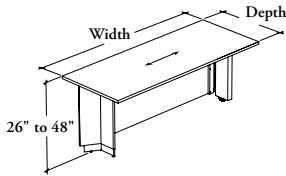

multi-level workstations

Xpress

B F _ R 

Full-Modesty Height-Adjustable Run-Off – Offset Base

One Table
One Plug

This height-adjustable run-off allows to work at seated and standing positions. It offer a executive desk look with complete privacy by its full height modesty and the recessed Offset Base accentuate the intriguing floating look. The run-off must only be mounted on a Workwall Kneespace Module (BHKHM) at one end and is supported by a Offset Base at the other.