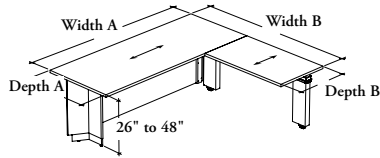

## Full-Modesty Height-Adjustable L-Shape Run-Off – Offset Base

One Table  
One Plug

This height-adjustable L-shape desk for U-shape workstation allows to work at seated and standing positions. It offer a executive desk look with complete privacy by its full height modesty and the recessed Offset Base accentuate the intriguing floating look. The desk must only be mounted on a Workwall Kneespace Module (BHKHL) or at one end and is supported by a Offset Base at the other.