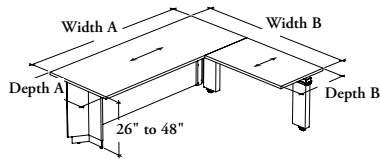

multi-level workstations

Xpress

B F _ L

Full-Modesty Height-Adjustable L-Shape Run-Off – Offset Base

One Table
One Plug

This height-adjustable L-shape run-off allows to work at seated and standing positions. It offer a executive desk look with complete privacy by its full height modesty and the recessed Offset Base accentuate the intriguing floating look. The desk must only be mounted on a Workwall Kneespace Module (BHKHL) or at one end and is supported by a Offset Base at the other.