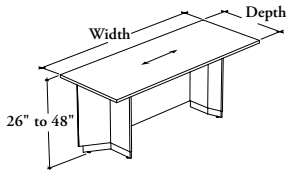

multi-level workstations

Xpress

B F _ F 

Full-Modesty Height-Adjustable Desk – Offset Bases

One Table
One Plug

This standalone desk allows to work at seated and standing positions. It offer a executive desk look with complete privacy by its full height modesty and the recessed Offset Base accentuate the intriguing floating look.