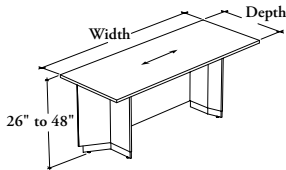

multi-level workstations

Xpress

B F _ F

Full-Modesty Height-Adjustable Desk – Offset Bases

One Table
One Plug

This standalone desk allows to work at seated and standing positions. It offer a executive desk look with complete privacy by its full height modesty and the recessed Offset Base accentuate the intriguing floating look.