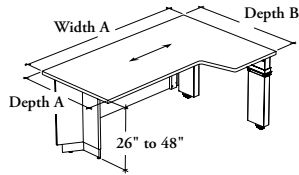

## Full-Modesty Height-Adjustable Extended Run-Off – Offset Base

One Table  
One Plug

This height-adjustable extended run-off allows to work at seated and standing positions. It offer a executive desk look with complete privacy by its full height modesty and the recessed Offset Base accentuate the intriguing floating look. The extended run-off must only be mounted on a Workwall Kneespace Module (BHKHL) at one end and is supported by a Offset Base at the other.