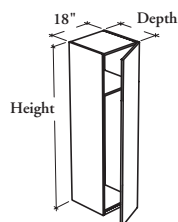

freestanding storage & accessories

Xpress

BFRL

Freestanding Tower with Full Solid Door

(W) Wardrobe

(S) Shelves

(F) File Drawers and Shelves

This freestanding tower combines closed file drawers, shelves or wardrobe storage in a full door aesthetic.

WHAT'S INCLUDED

1 tower, 1 rectangular door, locks and keys (as specified), levelers, and accessories as listed below:

	Interior Configuration		
	W	S	F
Adjustable Shelf	1	3	1
File Drawer	n/a	n/a	2
15" Cross File Bar	n/a	n/a	2
Coat Hook	2 (18" d)	n/a	n/a
Coat Rod	1 (24" d)	n/a	n/a

Not all finishes are available as Xpress, Please see Xpress catalogue and/or specification software for details.

PRODUCT OPTIONS

Interior Configuration	Depth	Width	Height	Door Swing Direction	Door Front Finish	Case Finish	Key Style
F File Drawers and Shelves	18, 24	18	66, 72	L Left Side	Source Laminate	Source Laminate	N No Lock
S Shelves				R Right Side (Shown)	Flintwood (No Cathedral)	Flintwood (No Cathedral)	K Keyed Alike
W Wardrobe							R Keyed Randomly