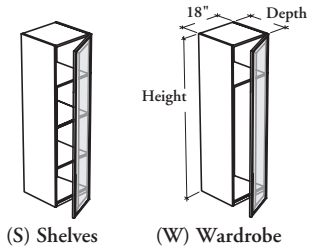

freestanding storage & accessories

This freestanding tower combines closed shelves or wardrobe storage in a full door aesthetic.

WHAT'S INCLUDED

1 tower, 1 rectangular door, locks and keys (as specified), levelers, and accessories as listed below:

	Interior Configuration	
	W	S
Adjustable Shelf	1	3
Coat Hook	2	n/a

NOTES

When Wardrobe (W) option is specified, the glass door finish is **not** available in Clear (CL) standard finish.

When applicable, the cross file bar is included and is installed along the depth only.

Multi-Functional Drawer **cannot** be installed on this product.

B F R G Freestanding Tower with Full Glass Door

PRODUCT OPTIONS

Interior Configuration	Depth	Width	Height	Door Swing Direction	Case Finish	Door Frame Finish	Glass Door Finish	Key Style
S Shelves	18, 24	18	66, 72	L Left Side	Source Laminate	AC Clear Anodized	Standard: CL Clear	N No Lock
W Wardrobe				R Right Side (Shown)	Flintwood (No Cathedral)	Foundation Accent Mica	FT Frosted Back-Painted	K Keyed Alike R Keyed Randomly

SAMPLE ORDER CODE

BFRG W	24	18	72	R	XS	AC	FT	N

CUBE STYLE

	CLEAR GLASS DOOR (CL)		KEY UPCHARGE
	SOURCE LAMINATE CASE FINISH	FLINTWOOD CASE FINISH	
BFRGS181866	1210	3012	Keyed Alike or Keyed Randomly 42
BFRGS181872	1313	3099	42
BFRGS241866	1310	3267	42
BFRGS241872	1438	3364	42

	FROSTED GLASS (FT) / BACK-PAINTED GLASS DOOR		KEY UPCHARGE
	SOURCE LAMINATE CASE FINISH	FLINTWOOD CASE FINISH	
BFRGW181866	1325	2912	Keyed Alike or Keyed Randomly 42
BFRGW181872	1442	3013	42
BFRGS181866	1405	3207	42
BFRGS181872	1524	3310	42
BFRGW241866	1422	3167	42
BFRGW241872	1567	3280	42
BFRGS241866	1505	3462	42
BFRGS241872	1649	3575	42