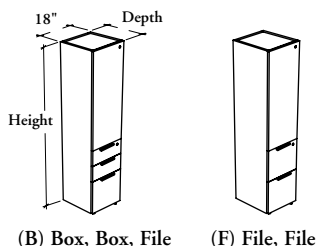

#### **NOTES**

Must be attached to other furniture for stability.

Holes at 1 1/4" intervals on the inside of side panels allow for shelf adjustment.

The included cross file bars are to be installed along the depth only.

#### **PRODUCT OPTIONS**

Storage Style	Depth	Width	Height	Drawer Configuration	Door Swing Direction
<b>S</b> Touch-to-Open Door/Pulls on Drawers	18, 20, 24	18	66, 72	<b>B</b> Box, Box, File <b>F</b> File, File	<b>L</b> Left Side (Shown) <b>R</b> Right Side