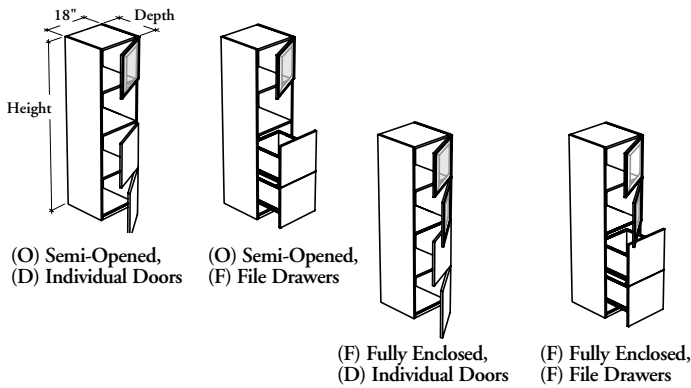

freestanding storage & accessories

Xpress

BFCX

Cubic Tower with Solid and Glass Doors

This cubic tower combines 4-level of closed, open or file drawer storage compartments in a cubic esthetic.

WHAT'S INCLUDED

1 tower, locks and keys (as specified), and accessories as listed below:

	Cube Style			
	OD	OF	FD	FF
Cubic File Drawer	n/a	2	n/a	2
15" Cross File Bar	n/a	2	n/a	2
Cubic Door	3	1	4	2
Compartment	4	2	4	2

WHAT'S EXCLUDED

Multi-Functional Drawer (if applicable).

NOTES

When applicable, the cross file bar is included and is installed along the depth only.

File drawers accepts legal- and letter-size paper.

The Multi-Functional Drawer (BADMF) can only be installed in the upper file drawer compartment.