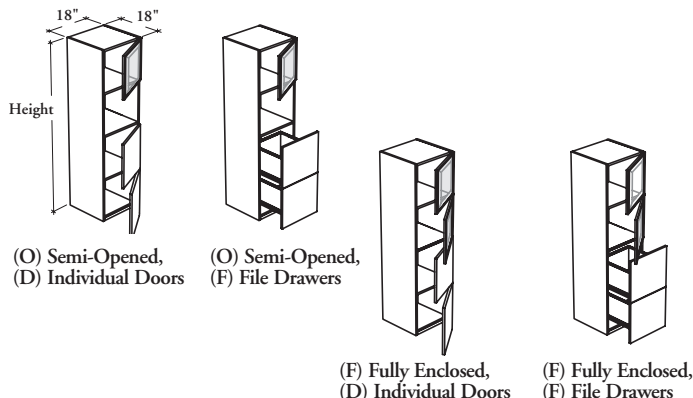

### Freestanding Cubic Tower with Solid and Glass Doors

This freestanding cubic tower combines 4-level of closed, open or file drawer storage compartments in a cubic esthetic.

#### WHAT'S INCLUDED

1 tower, locks and keys (as specified), and accessories as listed below:

	Cube Style			
	OD	OF	FD	FF
Cubic File Drawer	n/a	2	n/a	2
15" Cross File Bar	n/a	2	n/a	2
Cubic Door	3	1	4	2
Compartment	4	2	4	2

#### NOTES

When applicable, the cross file bar is included and is installed along the depth only.

File drawers accepts legal- and letter-size paper.

The Multi-Functional Drawer (BADMF) can only be installed in the upper file drawer compartment.