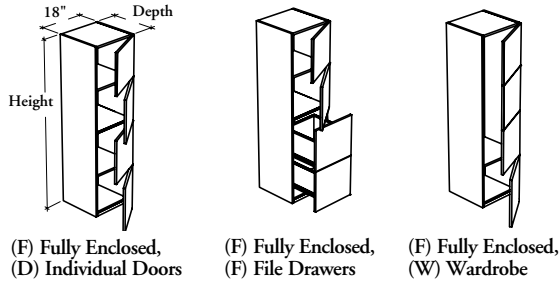

freestanding storage & accessories

Xpress

BFCL

Cubic Tower with Solid Doors

This cubic tower combines 4-level of closed, open, file drawer storage compartments or wardrobe with boot storage in a cubic aesthetic.

WHAT'S INCLUDED

1 tower, locks and keys (as specified), and accessories as listed below:

	Cube Style		
	FD	FF	FW
Cubic File Drawer	n/a	2	n/a
15" Cross File Bar	n/a	2	n/a
Cubic Door	4	2	1 + 3 (Assembly)
Compartment	4	2	2
Coat Hook (18" or 20" d)	n/a	n/a	2
Coat Rod (24" d)	n/a	n/a	1

WHAT'S EXCLUDED

Multi-Functional Drawer (if applicable).

NOTES

When applicable, the cross file bar is included and is installed along the depth only.

File drawers accepts legal- and letter-size paper.

The Multi-Functionnal Drawer (BADMF) can only be installed in the upper file drawer compartment.

File drawer configurations must be attached to other furniture for stability.

Not all finishes are available as Xpress, Please see Xpress catalogue and/or specification software for details.

PRODUCT OPTIONS