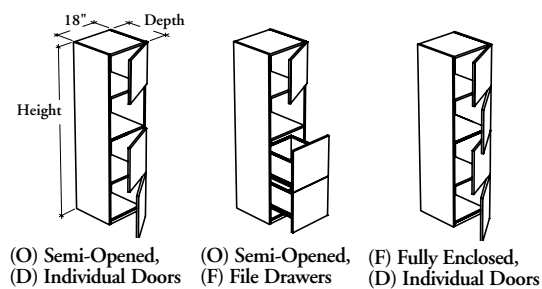

freestanding storage & accessories

Xpress

B F C L

Cubic Tower with Solid Doors

(O) Semi-Opened, (D) Individual Doors (O) Semi-Opened, (F) File Drawers (F) Fully Enclosed, (D) Individual Doors

(F) Fully Enclosed, (F) File Drawers (F) Fully Enclosed, (W) Wardrobe

This cubic tower combines 4-level of closed, open, file drawer storage compartments or wardrobe with boot storage in a cubic aesthetic.

WHAT'S INCLUDED

1 tower, locks and keys (as specified), and accessories as listed below:

File drawers accepts legal- and letter-size paper.

The Multi-Functional Drawer (BADMF) can only be installed in the upper file drawer compartment.

File drawer configurations must be attached to other furniture for stability.