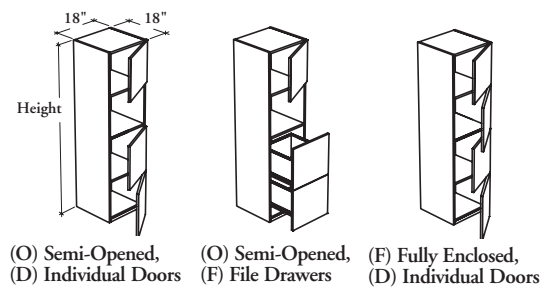

# freestanding storage & accessories

Xpress

**B F C L**

## Freestanding Cubic Tower with Solid Doors

(O) Semi-Opened, (D) Individual Doors (O) Semi-Opened, (F) File Drawers (F) Fully Enclosed, (D) Individual Doors

(F) Fully Enclosed, (F) File Drawers (F) Fully Enclosed, (W) Wardrobe

This freestanding cubic tower combines 4-level of closed, open, file drawer storage compartments or wardrobe with boot storage in a cubic aesthetic.

### WHAT'S INCLUDED

1 tower, locks and keys (as specified), and accessories as listed below:

	Cube Style				
	OD	OF	FD	FF	FW
Cubic File Drawer	n/a	2	n/a	2	n/a
15" Cross File Bar	n/a	2	n/a	2	n/a
Cubic Door	3	1	4	2	1 + 3 (Assembly)
Compartment	4	2	4	2	2
Coat Hook	n/a	n/a	n/a	n/a	2