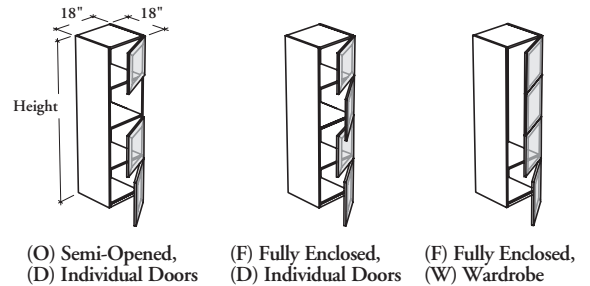

freestanding storage & accessories

This freestanding cubic tower combines 4-level of closed or open compartments, or wardrobe with boot storage in a cubic aesthetic.

B F C G

Freestanding Cubic Tower with Glass Doors

WHAT'S INCLUDED

1 tower, locks and keys (as specified), and accessories as listed below:

	Cube Style		
	OD	FD	FW
Cubic Door	3	4	1 + 3 (Assembly)
Compartment	4	4	2
Coat Hook	n/a	n/a	2

NOTES

When Semi-Opened (O) storage style is specified, Wardrobe (W) configuration style is not available.

Multi-Functionnal Drawer (BADMF) **cannot** be installed inside this product.

When Wardrobe (W) storage style is specified, the glass door finish is not available in Clear (CL) standard finish.

PRODUCT OPTIONS

Configuration Style	Storage Style	Depth	Width	Height	Door Swing Direction	Case Finish	Door Frame Finish	Glass Door Finish	Key Style
F Fully Enclosed	D Individual Doors	18	18	66, 72	L Left Side R Right Side (Shown)	Source Laminate Flintwood (No Cathedral)	AC Clear Anodized Foundation Accent Mica	Standard: CL Clear FT Frosted Back-Painted	N No Lock K Keyed Alike R Keyed Randomly
O Semi-Opened	W Wardrobe								