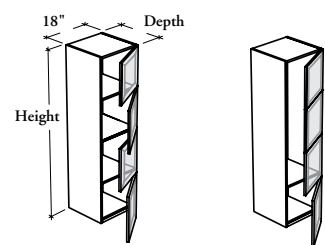

freestanding storage & accessories

Xpress

B F C G

Cubic Tower with Glass Doors

(F) Fully Enclosed, (D) Individual Doors (F) Fully Enclosed, (W) Wardrobe

This cubic tower combines 4-level of closed or wardrobe with boot storage in a cubic aesthetic.

WHAT'S INCLUDED

1 tower, locks and keys (as specified), and accessories as listed below:

	Cube Style	
	FD	FW
Cubic Door	4	1 + 3 (Assembly)
Compartment	4	2
Coat Hook (18" or 20" d)	n/a	2
Coat Rod (24" d)	n/a	1