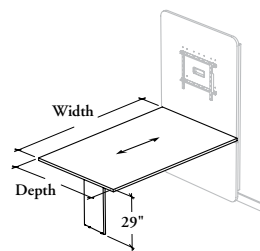

meeting tables

Xpress

BCPR

Rectangular Peninsula for Media Wall

This 29" fixed-height peninsula is designed to be mounted on a Media Wall for Peninsula (BCMWF). It is ideal for digital meetings and presentations while providing power and data access for laptops and connectivity to the screen.

WHAT'S INCLUDED

1 worksurface, 29" fixed-height support(s) with levelers (as specified), reinforcing bars, power module cut-out (as specified), wire mangement clips, and mounting hardware.

WHAT'S EXCLUDED

Media Wall and Power Modules.

NOTES

Only Power Module Cut-Out (NN or SE) option is available, when 60" or 66" width is specified.

Leg Back & Hardware finish and Leg Front finish can be specified with Blade Leg (K) option only.