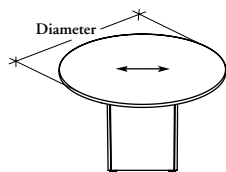

meeting tables

Xpress

BC_MOK

Round Meeting Table – Cubic Base

This table is available in many sizes to accommodate diverse numbers of participants and meeting spaces.

WHAT'S INCLUDED

1 worksurface piece, 1 cubic base with levelers, power module cut-out (as specified), and mounting hardware.

WHAT'S EXCLUDED

Power Modules.

NOTES

This table does **not** accept table accessories.

The 1 9/16" (X) thickness is **not** available in all Foundation Laminate and Edge Trim colors. Refer to the finish page of the Application Guide for details.

Not all finishes are available as Xpress, Please see Xpress catalogue and/or specification software for details.

PRODUCT OPTIONS

Worksurface Thickness	Diameter	Power Module Cut-Out	Worksurface Finish
D 1"	54, 60	NN No Cut-Out (Shown)	Source Laminate
M 1 3/16"		LC Linear Power Module – Compact 8"	Foundation Laminate
X 1 9/16"		PD Power Pill – Dual PQ Power Pill – Quad	Flintwood (No Cathedral)