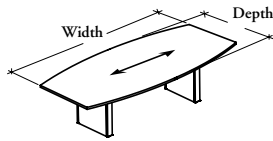

meeting tables

Xpress

BC_MBP

Boat Meeting Table – Panel Bases

This aesthetically refined table is available in a range of sizes to accommodate diverse numbers of participants and meeting spaces.

WHAT'S INCLUDED

1 worksurface piece, 2 panel bases with levelers, power module cut-out (as specified), wire management clips and mounting hardware.

WHAT'S EXCLUDED

Power Modules.

NOTES

The 1 9/16" (X) thickness is **not** available in all Foundation Laminate and Edge Trim colors. Refer to the finish page of the Application Guide for details.

Not all finishes are available as Xpress, Please see Xpress catalogue and/or specification software for details.

PRODUCT OPTIONS

Worksurface Thickness	Depth	Width	Power Module Cut-Out
M 1 3/16"	42, 48	72, 78, 84, 90, 96	NN No Cut-Out (Shown)
X 1 9/16"			LC Linear Power Module – Compact 8" LS Linear Power Module – Standard 18" PQ Power Pill – Quad