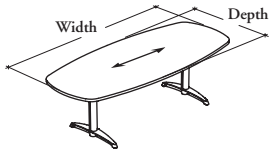

# meeting tables

**Xpress**

**BC\_CW**

## Convex Racetrack Conference Table – T-Legs

This table is available in many sizes to accommodate diverse numbers of participants and meeting spaces.

**WHAT'S INCLUDED**

1 worksurface piece, 2 t-legs with levelers, and mounting hardware.

**WHAT'S EXCLUDED**

Linear Power Module – Compact 8" or Standard 18" (BLELP), or Power Pill – Quad (BLEPP).

**NOTES**

The 1 9/16" (X) thickness is not available in all Foundation Laminate and Edge Trim colors. Refer to the finish page of the Application Guide for details.