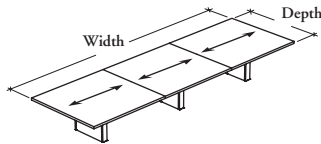

## Rectangular Conference Table – Panel Bases

This aesthetically refined table is available in a range of sizes to accommodate diverse numbers of participants and meeting spaces.

**WHAT'S INCLUDED**

Worksurface pieces, panel bases with levelers, reinforcing bars, linking plates, power module cut-outs (as specified), wire management kit and mounting hardware.

**WHAT'S EXCLUDED**

Power Modules.

**NOTES**

For the number of worksurface pieces, supports and module cut-outs included, refer to the Meeting Table Configurations and Supports in the Application Guide.

The 1 9/16" (X) thickness is not available in all Foundation Laminate and Edge Trim colors. Refer to the finish page of the Application Guide for details.

Not all finishes are available as Xpress, Please see Xpress catalogue and/or specification software for details.

**PRODUCT OPTIONS**

Worksurface Thickness	Depth	Width	Corner Detail	Power Module Cut-Out
M 1 3/16"	42, 48, 54, 60	108, 120, 132, 144, 156, 168, 180, 192, 204, 216	R Radius	NN No Cut-Out (Shown)
X 1 9/16"			S Straight (Shown)	LS Linear Power Module – Standard 18" LX Linear Power Module – Extended 28" PQ Power Pill – Quad