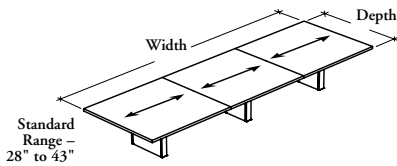

meeting tables

Xpress

BC_CHP

Height-Adjustable Conference Table – Panel Bases

This aesthetically refined height-adjustable conference table is available in a range of sizes to accommodate diverse numbers of participants and meeting spaces.

WHAT'S EXCLUDED

Power Modules.

NOTES

For the number of worksurface pieces, supports and module cut-outs included, refer to the Meeting Table Configurations and Supports in the Application Guide.

When 156" or 168" deep worksurface is specified, the Power Module Cut-Out (LX) option is **not** available.

PRODUCT OPTIONS

Worksurface Thickness	Range	Depth	Width	Corner Detail	Power Module Cut-Out
M 1 3/16"	S Standard Range – 28" to 43"	42, 48, 54, 60	108, 120, 132, 144, 156, 168	R Radius S Straight (Shown)	NN No Cut-Out (Shown)
X 1 9/16"					LS Linear Power Module – Standard 18"
					LX Linear Power Module – Extended 28"
					PQ Power Pill – Quad