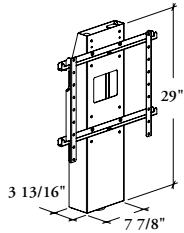

meeting tables

Xpress

B C T V TV Stand – Meeting Peninsula Unit

This TV Stand with TV Monitor Mount facilitates the mounting of a monitor for a digital experience.

WHAT'S INCLUDED

1 TV stand with back cover, 1 monitor stand and mounting hardware.

WHAT'S EXCLUDED

Height-Adjustable Meeting Peninsula Units and Metal Shelf – TV Stand.

NOTES

Can only be installed on Height-Adjustable Meeting Peninsula Units (B_HR, B_HD, B_HB and B_HP).

TV Monitor Mount is finished in Black.