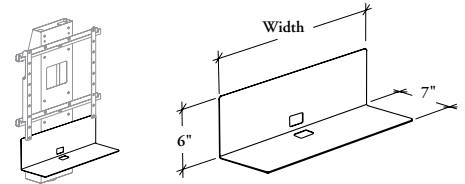

This Metal Shelf provides storage or display space mounted on a TV Stand.

WHAT'S INCLUDED

1 metal shelf and mounting hardware.

WHAT'S EXCLUDED

TV Stand.

NOTES

Only compatible with TV Stand – Meeting Peninsula Unit (BCTV).

B C S T V
Metal Shelf – TV Stand

PRODUCT OPTIONS

Depth	Width	Shelf Finish
7	18, 24	Foundation Accent Mica

SAMPLE ORDER CODE

BCSTV 7	18	E
----------------	-----------	----------

DIMENSIONS
INCHES / MM

D	W
7 / 178	18 / 457
7 / 178	24 / 610