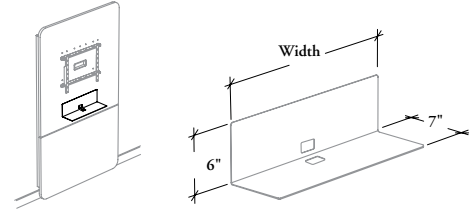

This Metal Shelf provides storage or display space mounted on a Media Wall.

WHAT'S INCLUDED

1 metal shelf and mounting hardware.

WHAT'S EXCLUDED

Media Wall.

NOTES

Only compatible with Media Wall (BCMW).

BCSMW
Metal Shelf – Media Wall

PRODUCT OPTIONS

Depth	Width	Shelf Finish
7	18, 24, 30	Foundation Accent Mica

SAMPLE ORDER CODE

BCSMW 7	18	E
----------------	-----------	----------

DIMENSIONS
INCHES / MM

D	W
7 / 178	18 / 457
7 / 178	24 / 610
7 / 178	30 / 762