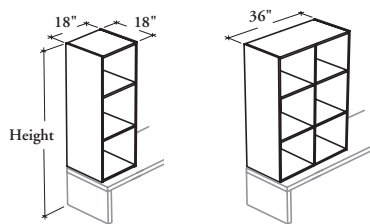

mounted storage & accessories

Xpress

BCLOO

Cubic Open Tower – Low Secondary Desk Mounted

This tower combines a 3-level of open storage compartments in a cubic aesthetic. It must always be mounted on a Low Secondary Desk.

WHAT'S INCLUDED

1 tower with 2 or 4 shelves, and mounting hardware.

WHAT'S EXCLUDED

Low Secondary Desks.

NOTES

This mounted tower **cannot** be used alone. It must be connected to another mounted tower, a freestanding tower, a wall panel or an overhead cabinet in order to ensure stability.

Multi-Functional Drawer **cannot** be installed inside this product.

Not all finishes are available as Xpress, Please see Xpress catalogue and/or specification software for details.

PRODUCT OPTIONS

Depth	Width	Height	Case Finish
18	18, 36	66, 72	Source Laminate Flintwood (No Cathedral)