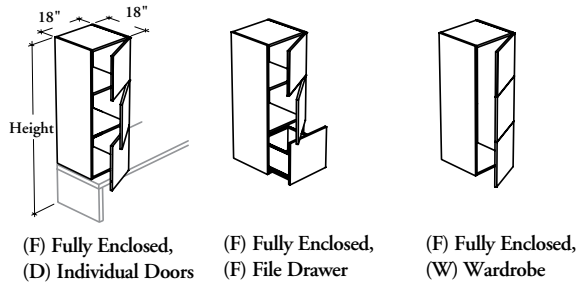

mounted storage & accessories

Xpress

BCLL

Cubic Tower with Solid Doors – Low Secondary Desk Mounted

This tower combines a 3-level of closed or file drawer storage compartments in a cubic aesthetic. It must always be mounted on a Low Secondary Desk.

WHAT'S INCLUDED

1 tower, mounting hardware, locks and keys (as specified), and accessories as listed below:

	Cube Style		
	FD	FF	FW
Cubic File Drawer	n/a	1	n/a
15" Cross File Bar	n/a	1	n/a
Cubic Door	3	2	3 (Assembly)
Compartment	3	2	1
Coat Hook	n/a	n/a	2

WHAT'S EXCLUDED

Low Secondary Desks and Multi-Functional Drawer (if applicable).

NOTES

This mounted tower **cannot** be used alone. It must be connected to another mounted tower, a freestanding tower, a wall panel or an overhead cabinet in order to ensure stability.

When applicable, the cross file bar is included and is installed along the depth only.

File drawer accepts the legal- and letter-size paper.

The Multi-Functional Drawer (BADMF) can only be installed in the file drawer compartment.

Not all finishes are available as Xpress, Please see Xpress catalogue and/or specification software for details.

PRODUCT OPTIONS

Configuration Style	Storage Style	Depth	Width	Height
F Fully Enclosed	D Individual Doors F File Drawer W Wardrobe	18	18	66, 72

SAMPLE ORDER CODE

BCLL F	F	18	18	66

PRODUCT OPTIONS CONTINUED

Door Swing Direction	Case Finish	Drawer and Door Front Finish	Key Style
L Left Side R Right Side (Shown)	Source Laminate Flintwood (No Cathedral)	Source Laminate Flintwood (No Cathedral)	N No Lock K Keyed Alike R Keyed Randomly

SAMPLE ORDER CODE CONTINUED

R	XS	XS	R

See Pricing on the following page.