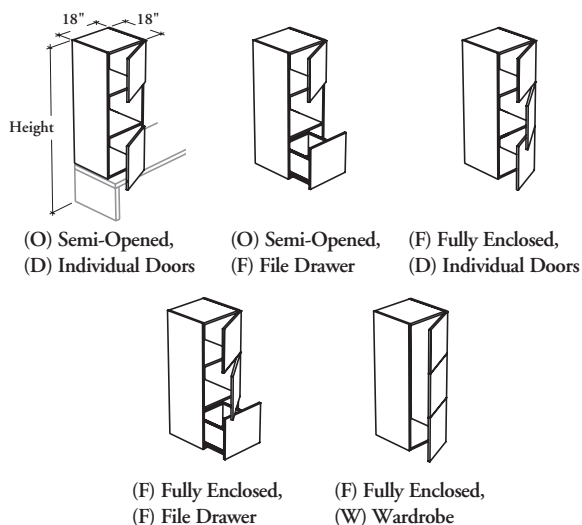

### Cubic Tower with Solid Doors – Low Secondary Desk Mounted

This tower combines a 3-level of closed, open or file drawer storage compartments in a cubic aesthetic. It must always be mounted on a Low Secondary Desk.

#### WHAT'S INCLUDED

1 tower, mounting hardware, locks and keys (as specified), and accessories as listed below:

	Cube Style				
	OD	OF	FD	FF	FW
Cubic File Drawer	n/a	1	n/a	1	n/a
15" Cross File Bar	n/a	1	n/a	1	n/a
Cubic Door	2	1	3	2	3 (Assembly)
Compartment	3	2	3	2	1
Coat Hook	n/a	n/a	n/a	n/a	2

#### NOTES

This mounted tower **cannot** be used alone. It must be connected to another mounted tower, a freestanding tower, a wall panel or an overhead cabinet in order to ensure stability.

When applicable, the cross file bar is included and is installed along the depth only.