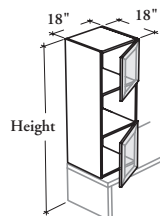

This tower combines a 3-level of closed or open storage compartments in a cubic aesthetic. It must always be mounted on a Low Secondary Desk.

BCLG

Cubic Tower with Glass Doors – Low Secondary Desk Mounted

Low Secondary Desks.

NOTES

This mounted tower **cannot** be used alone. It must be connected to another mounted tower, a freestanding tower, a wall panel or an overhead cabinet in order to ensure stability.

(O) Semi-Opened,
(D) Individual Doors

(F) Fully Enclosed,
(D) Individual Doors

(F) Fully Enclosed,
(W) Wardrobe

PRODUCT OPTIONS

Configuration Style	Storage Style	Depth	Width	Height	Door Swing Direction	Case Finish	Door Frame Finish	Glass Door Finish	Key Style
F Fully Enclosed	D Individual Doors	18	18	66, 72	L Left Side	Source Laminate	AC Clear Anodized	Standard: CL Clear	N No Lock
O Semi-Opened	W Wardrobe				R Right Side (Shown)	Flintwood (No Cathedral)	Foundation Accent Mica	FT Frosted Back-Painted	K Keyed Alike R Keyed Randomly