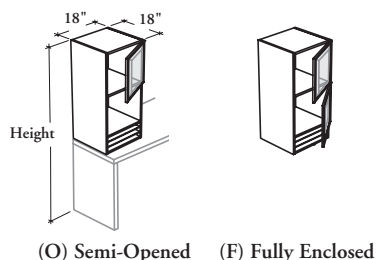

### Cubic Tower with Glass Doors – High Secondary Desk Mounted

This tower combines a 2-level of closed or open storage compartments and a pigeonhole with removable metal shelves in a cubic aesthetic. It must always be mounted on a High Secondary Desk.

#### WHAT'S INCLUDED

1 tower, mounting hardware, locks and keys (as specified), and accessories as listed below:

	Cube Style	
	O	F
Cubic Door	1	2
Compartment	2	2
Removeable Metal Shelf	2	2 (66" h)
	3	3 (72" h)