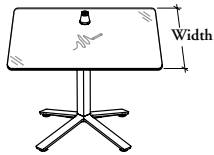

meeting tables

BCGSSB

Square Writable Glass Meeting Table – Blade Star Base

This table is available in many sizes to accommodate diverse numbers of participants and meeting spaces.

WHAT'S INCLUDED

1 writable glass worksurface piece with metal tapered edge, 1 blade star base with levelers, 1 companion marker holder, power cut-out (as specified), and mounting hardware.

WHAT'S EXCLUDED

Power Modules.

NOTES

Comes with radius corner only.

This table does **not** accept table accessories.

Only the power modules listed below can be installed on this product.

When a Power Module Cut-Out (LC, PD or PQ) option is specified, the Blade Star Base comes with Wire Management section.