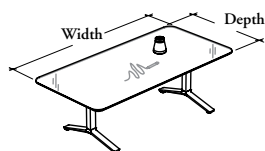

meeting tables

BCGRTB

Rectangular Writable Glass Meeting Table – Blade T-Legs

This table is available in many sizes to accommodate diverse numbers of participants and meeting spaces.

WHAT'S INCLUDED

1 writable glass worksurface piece with metal tapered edge, 2 blade t-legs with levelers, 1 companion marker holder, power cut-out (as specified), 2 wire management clips (if applicable), reinforcing bars, and mounting hardware.

WHAT'S EXCLUDED

Power Modules.

NOTES

When Power Module Cut-Out option (NN) is specified, Wire Management Clips are not included.

Comes with radius corner only.

PRODUCT OPTIONS

Depth	Width	Power Module Cut-Out	Companion Marker Kit
36, 42	72, 78, 84, 90, 96	NN No Cut-Out (Shown) LC Linear Power Module – Compact 8" LS Linear Power Module – Standard 18" PQ Power Pill – Quad	K With Companion Kit

SAMPLE ORDER CODE

BCGRTB 42	72	LS	K

PRODUCT OPTIONS CONTINUED

Worksurface Finish	Metal Edge Finish	Support Finish	Companion Finish
Back-Painted	Foundation Accent Mica	Foundation Accent Mica	Foundation Accent Mica

SAMPLE ORDER CODE CONTINUED

K1	E	E	E

See Pricing on the following page.