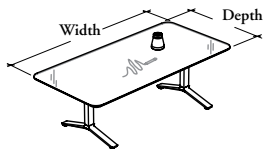

meeting tables

BCGRTB

Rectangular Writable Glass Meeting Table – Blade T-Legs

This table is available in many sizes to accommodate diverse numbers of participants and meeting spaces.

WHAT'S INCLUDED

1 writable glass worksurface piece with metal tapered edge, 2 blade t-legs with levelers, 1 companion marker holder, power cut-out (as specified), 2 wire management clips (if applicable), reinforcing bars, and mounting hardware.

WHAT'S EXCLUDED

Power Modules.

NOTES

When Power Module Cut-Out option (NN) is specified, Wire Management Clips are not included.

Comes with radius corner only.

PRODUCT OPTIONS

Depth	Width	Power Module Cut-Out	Companion Marker Kit
36, 42	72, 78, 84, 90, 96	NN No Cut-Out (Shown) LC Linear Power Module – Compact 8" LS Linear Power Module – Standard 18" PQ Power Pill – Quad	K With Companion Kit

SAMPLE ORDER CODE CONTINUED

K1	E	E	E
-----------	----------	----------	----------

See Pricing on the following page.

B C G R T B
**Rectangular Writable Glass Meeting
 Table – Blade T-Legs (Continued)**

DIMENSIONS INCHES / MM		PRICING	
D	W	NO CUT-OUT (NN)	WITH POWER MODULE CUT-OUT (LC, LS or PQ)
36 / 914	72 / 1829	2867	2934
36 / 914	78 / 1981	3002	3068
36 / 914	84 / 2134	3126	3193
36 / 914	90 / 2286	3260	3327
36 / 914	96 / 2438	3401	3467
42 / 1067	72 / 1829	3123	3191
42 / 1067	78 / 1981	3269	3335
42 / 1067	84 / 2134	3408	3475
42 / 1067	90 / 2286	3554	3621
42 / 1067	96 / 2438	3707	3774