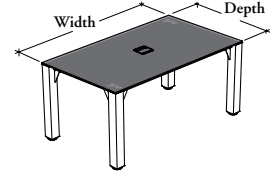

This table is available in many sizes to accommodate diverse numbers of participants and meeting spaces.

WHAT'S INCLUDED

1 glass worksurface, 1 top frame, 4 square post legs with levelers (as specified), 1 recessed power/data module (if specified), management clips (as specified), and mounting hardware.

NOTES

When Power/Data Module option (2) is specified, Management Clips are also included.

Recessed Power/Data Power Module is finished in Clear Anodized with a Platinum rim.

BCGMR
Rectangular Meeting Table with Glass Top

PRODUCT OPTIONS

Support Style	Depth	Width	Power/Data Module Option	Glass Thickness	Worksurface Finish	Support and Frame Finish
S Square Post Legs	36, 42	66, 72, 78, 84, 90, 96	0 No Power/Data Module 2 With Recessed Power/Data Module (Shown)	10 10 mm	Back-Painted	AC Clear Anodized Coordinate Colors Foundation Mica

SAMPLE ORDER CODE

BCGMR S	36	84	2	10	K1	7
----------------	-----------	-----------	----------	-----------	-----------	----------

DIMENSIONS
INCHES / MM

D	W
36 / 914	66 / 1676
36 / 914	72 / 1829
36 / 914	78 / 1981
36 / 914	84 / 2134
36 / 914	90 / 2286
36 / 914	96 / 2438
42 / 1067	66 / 1676
42 / 1067	72 / 1829
42 / 1067	78 / 1981
42 / 1067	84 / 2134
42 / 1067	90 / 2286
42 / 1067	96 / 2438