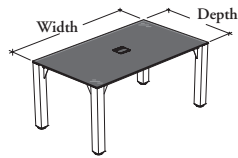

meeting tables

BCGMR

Rectangular Meeting Table with Glass Top

This table is available in many sizes to accommodate diverse numbers of participants and meeting spaces.

WHAT'S INCLUDED

1 glass worksurface, 1 top frame, 4 square post legs with levelers (as specified), 1 recessed power/data module (if specified), management clips (as specified), and mounting hardware.

NOTES

When Power/Data Module option (2) is specified, Management Clips are also included.

Recessed Power/Data Power Module is finished in Clear Anodized with a Platinum rim.

PRODUCT OPTIONS

Support Style	Depth	Width	Power/Data Module Option	Glass Thickness	Worksurface Finish	Support and Frame Finish
S Square Post Legs	36, 42	66, 72, 78, 84, 90, 96	0 No Power/Data Module 2 With Recessed Power/Data Module (Shown)	10 10 mm	Back-Painted	AC Clear Anodized Coordinate Colors Foundation Mica

SAMPLE ORDER CODE

BCGMR S	36	84	2	10	K1	7
----------------	-----------	-----------	----------	-----------	-----------	----------

DIMENSIONS INCHES / MM

D	W
36 / 914	66 / 1676
36 / 914	72 / 1829
36 / 914	78 / 1981
36 / 914	84 / 2134
36 / 914	90 / 2286
36 / 914	96 / 2438
42 / 1067	66 / 1676
42 / 1067	72 / 1829
42 / 1067	78 / 1981
42 / 1067	84 / 2134
42 / 1067	90 / 2286
42 / 1067	96 / 2438