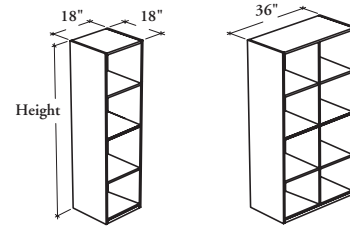

This Freestanding Open Tower combines 4-level of open storage compartments which can be configured either in a cubic or full door aesthetic.

WHAT'S INCLUDED

1 tower with 3 or 6 shelves and mounting hardware.

PRODUCT OPTIONS

Depth	Width	Height	Case Finish
18	18, 36	66, 72	Source Laminate Flintwood (No Cathedral)

SAMPLE ORDER CODE

BCFSO 18	36	72	3D
-----------------	-----------	-----------	-----------

CUBE STYLE