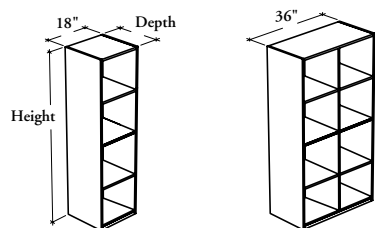

freestanding storage & accessories

Xpress

BCFSO

Open Tower

This Open Tower combines 4-level of open storage compartments which can be configured either in a cubic or full door aesthetic.

WHAT'S INCLUDED

1 tower with 3 or 6 shelves and mounting hardware.

NOTES

Multi-Functional Drawer (BADMF) **cannot** be installed on this product.

Not all finishes are available as Xpress, Please see Xpress catalogue and/or specification software for details.

PRODUCT OPTIONS

Depth	Width	Height	Case Finish
18, 20, 24	18, 36	66, 72	Source Laminate Flintwood (No Cathedral)

SAMPLE ORDER CODE

BCFSO 18	36	72	3D

CUBE STYLE

PRICING

	Source Laminate	Flintwood
BCFSO181866	1057	3189
BCFSO181872	1158	3256
BCFSO201866	1122	3356
BCFSO201872	1239	3429
BCFSO241866	1184	3521
BCFSO241872	1318	3602
BCFSO183666	1655	4701
BCFSO183672	1812	4799
BCFSO203666	1752	4953
BCFSO203672	1936	5059
BCFSO243666	1847	5200
BCFSO243672	2056	5317