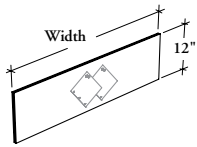

### Reception Desk Element – Tackboard

The Reception Desk Element – Tackboard and is fabric-wrapped and is mounted inside the inset panel of the reception desk module.

**WHAT'S INCLUDED**

1 fabric element with mounting hardware.

**NOTES**

Listed dimensions are nominal. The sum of element widths should **not** exceed the reception desk module width.

To realize an enclosed corner, specify one element with the same width and subtract 1" to the other(s).

**DIMENSIONS  
INCHES / MM**

H	W
12 / 305	23 / 584
12 / 305	24 / 610
12 / 305	29 / 137
12 / 305	30 / 762
12 / 305	35 / 889
12 / 305	36 / 914
12 / 305	41 / 1041
12 / 305	42 / 1067
12 / 305	47 / 1194
12 / 305	48 / 1219
12 / 305	53 / 1346
12 / 305	54 / 1372
12 / 305	59 / 1499
12 / 305	60 / 1524
12 / 305	65 / 1651
12 / 305	66 / 1676
12 / 305	71 / 1803
12 / 305	72 / 1829
12 / 305	77 / 1956
12 / 305	78 / 1981
12 / 305	83 / 2108
12 / 305	84 / 2134