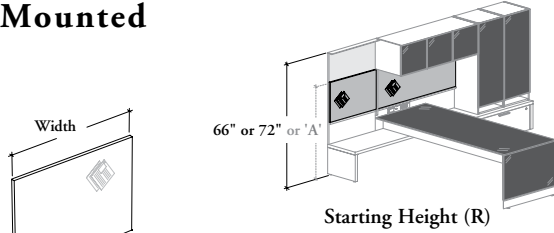

mounted storage & accessories

Xpress

BBWAT

Fabric Tackboard – Wall Panel Mounted

Overhead Cabinet Mounted at:

	66" h		72" h	
Standard Overhead	51" h	50" h	58" h	54" h
Cubic Overhead				

Bottom of: 'A' (Finishing Height) =