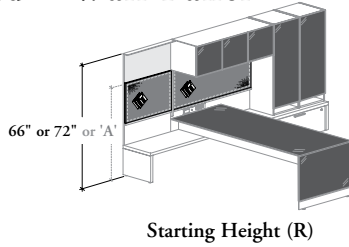

mounted storage & accessories

BBWAE

Felt Tackboard – Wall Panel Mounted

Overhead Cabinet Mounted at:

66" h		72" h	
Standard Overhead	Cubic Overhead	Standard Overhead	Cubic Overhead
51" h	50" h	58" h	54" h

Bottom of:
'A' (Finishing Height) =

This felt tackboard can be installed on a Wall Panel (B_WPO, B_WPA, B_WPL or B_WPM).

WHAT'S INCLUDED

1 felt tackboard and Velcro® attachments.

WHAT'S EXCLUDED

Wall Panel for Overhead Cabinets and all Wall Panels.