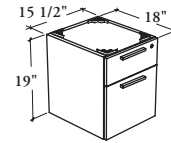

BBSS

Suspended Pedestal

This storage mounts under the worksurface to provide a suspended lockable storage unit.

WHAT'S INCLUDED

1 pedestal, 1 pencil tray, 1 drawer divider, 1 12" hanging file bar, pulls (as specified), mounting hardware, lock and keys.

NOTES

This pedestal has a central locking system and full extension drawers that can accommodate both letter- and legal-size paper.

The included hanging file bar is to be installed along the width only.

Soft Touch (2) and Standard T/O/S (4) pulls are only available in limited Foundation colors. Refer to the specification software for details.

PRODUCT OPTIONS

Depth	Drawer Configuration	Drawer Front Finish	Edge Trim Finish	Case Finish	Pull Style	Pull Finish	Key Style
18	0612 Box, File	Source Laminate Foundation Laminate	Edge Trim Colors	Source Laminate	1 Standard Expansion 2 Soft Touch 4 Standard T/O/S 6 Arched 7 Elliptical 9 Rectilinear	Foundation Mica	K Keyed Alike R Keyed Randomly

SAMPLE ORDER CODE

BBSS 18	0612	3E	4E	LE	1	7	R

**DIMENSIONS
INCHES / MM**

D
18 / 457

PRICING

Source Laminate	Foundation Laminate
503	558