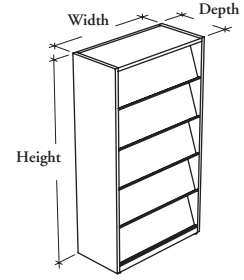

This product provides an open storage area for magazines and other items. Additional magazines can be stored behind the shelves.

B B D C

Display Cabinet

WHAT'S INCLUDED

1 display cabinet, levelers (66" high only), mounting hardware, and retractable display shelves as listed below:

	Height	
	38"	66"
Retractable Display Shelf	3	5

Retractable Display Shelf

WHAT'S EXCLUDED

Top for Solid Storage.

NOTES

The 38" high Display Cabinet may be mounted on top of any other 28" high storage unit of the same width to obtain 66" high storage unit.

PRODUCT OPTIONS

Depth	Width	Height	Case Finish	Shelf Finish
18	24, 30, 36	38, 66	Source Laminate	Foundation Mica

SAMPLE ORDER CODE

BBDC 18	24	38	3D	7
----------------	-----------	-----------	-----------	----------

DIMENSIONS INCHES / MM

D	W	H
18 / 457	24 / 610	38 / 965
18 / 457	24 / 610	66 / 1676
18 / 457	30 / 762	38 / 965
18 / 457	30 / 762	66 / 1676
18 / 457	36 / 914	38 / 965
18 / 457	36 / 914	66 / 1676

PRICING

857
1380
944
1529
1030
1672