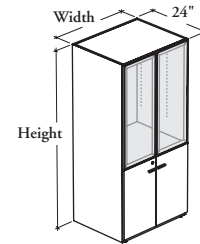

freestanding storage & accessories

This storage is designed to accommodate a variety of media equipment or to serve as convenient storage space.

WHAT'S INCLUDED

2 storage spaces, pulls (as specified), grommets, levelers, lock and keys, and adjustable shelves as listed below:

	Height		
	66"	72"	81"
Adjustable Shelf	3	3	4

WHAT'S EXCLUDED

Top for Solid Storage.

NOTES

The Storage Cabinet has a central locking system for Laminate doors.

Holes at 1 1/4" intervals on the inside of side panels of the top and bottom sections allow for shelf adjustment.

Additional shelves (BSHE) are available and must be specified separately.

Soft Touch (2) and Standard T/O/S (4) pulls are only available in limited Foundation colors. Refer to the specification software for details.

BBCBG Cupboard – Glass Doors

PRODUCT OPTIONS

Depth	Width	Height	Door Front Finish	Edge Trim Finish	Case Finish	Door Frame Finish	Glass Door Finish	Pull Style	Pull Finish	Key Style	Glass Door Lock			
24	30, 36	66, 72, 81	Source Laminate	Edge Trim Colors	Source Laminate	AC Clear Anodized	Standard: CL Clear	1 Standard Expansion	Foundation Mica	K Keyed Alike	0 No			
			Foundation Laminate			Foundation Accent Mica					FT Frosted Back-Painted	2 Soft Touch 4 Standard T/O/S 6 Arched 7 Elliptical 9 Rectilinear	R Keyed Randomly	1 Yes

SAMPLE ORDER CODE

BBCBG 24	36	66	LW	ST	XS	E	FT	6	E	R	0

DIMENSIONS INCHES / MM

D	W	H
24 / 610	30 / 762	66 / 1676
24 / 610	30 / 762	72 / 1829
24 / 610	30 / 762	81 / 2057
24 / 610	36 / 914	66 / 1676
24 / 610	36 / 914	72 / 1829
24 / 610	36 / 914	81 / 2057

CLEAR GLASS DOORS (CL)

DOOR FRONT FINISH

Source Laminate	Foundation Laminate
2440	2547
2554	2682
2778	3045
2607	2756
2724	2899
2940	3262

FROSTED GLASS DOORS (FT)/ BACK-PAINTED GLASS DOORS

Source Laminate	Foundation Laminate
2647	2754
2803	2931
3054	3321
2856	3005
3024	3199
3265	3587

KEY UPCHARGE

Glass Door Lock (1)
42
42
42
42
42
42