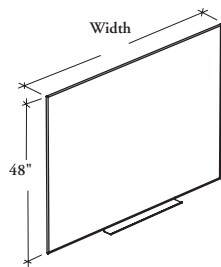

meeting tables

BAWW

Wall-Mounted Whiteboard

The Wall-Mounted Whiteboard is vertical whiteboard which provides an erasable message board and a marker tray.

WHAT'S INCLUDED

1 whiteboard, 1 marker tray, wall supports, and mounting hardware.

PRODUCT OPTIONS

Width	Height	Marker Tray Finish
36, 48, 60	48	Foundation Mica

SAMPLE ORDER CODE

BAWW 36	48	E

DIMENSIONS INCHES / MM

W	H
36 / 914	48 / 1219
48 / 1219	48 / 1219
60 / 1524	48 / 1219

PRICING

Foundation/Mica
999
1234
1436