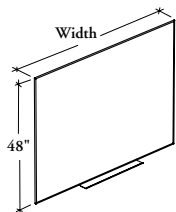

meeting tables

BAWW

Wall-Mounted Whiteboard

The Wall-Mounted Whiteboard is vertical whiteboard which provides an erasable message board and a marker tray.

WHAT'S INCLUDED

1 whiteboard, 1 marker tray, wall supports, and mounting hardware.

PRODUCT OPTIONS

Width	Height	Marker Tray Finish
36, 48, 60	48	Foundation Mica

SAMPLE ORDER CODE

BAWW 36	48	E
----------------	-----------	----------

DIMENSIONS INCHES / MM

W	H
36 / 914	48 / 1219
48 / 1219	48 / 1219
60 / 1524	48 / 1219