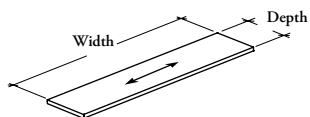

mounted storage & accessories

Xpress

BAWSS

Solid Shelf for Wall Panel

When combine with a Wall Panel, these solid shelves provide storage or display space.

WHAT'S INCLUDED

1 solid shelf, alignment holes (as specified) and mounting hardware.

WHAT'S EXCLUDED

Wall Panels.

NOTES

When Standard (D) edge option is specified, only Edge Trim Styles (6 and 9) are available.

When Knife Edge (V) option is specified, only Edge Trim Style (F) is available.

When Alignment Holes Option (B, L or R) is specified, the side edge comes with alignment holes. These holes allowed the connection of the multiple shelves together. Specify each shelf with this option.