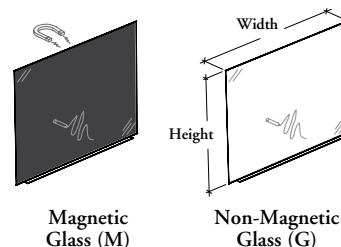

The Wall-Mounted Markerboard is vertical whiteboard which provides an erasable message board and a pencil tray.

WHAT'S INCLUDED

1 markerboard, 1 pencil tray (as specified), wall supports, 8 rare earth magnets (if applicable), and mounting hardware.

NOTES

When 52" high markerboard is specified, only 48" to 88" widths are available.

Textured finishes in Foundation and Mica colors are **not** available with Top Trim and Pencil Tray Finish.

BAWMG
Wall-Mounted Glass Markerboard

PRODUCT OPTIONS

Markerboard Style	Height	Width	Pencil Tray Option	Glass Finish	Top Trim & Pencil Tray Finish
G Non-Magnetic Glass	48, 52	48, 49, 50, 51, 52, 53, 54, 55, 56, 57, 58, 59, 60, 61, 62, 63, 64, 65, 66, 67, 68, 69, 70, 71, 72, 73, 74, 75, 76, 77, 78, 79, 80, 81, 82, 83, 84, 85, 86, 87, 88, 89, 90, 91, 92, 93, 94, 95, 96	Y Yes	Back-Painted	Foundation Mica
M Magnetic Glass			N No		