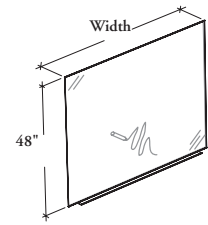

The Wall-Mounted Markerboard is vertical whiteboard which provides an erasable message board and a marker tray.

BAWG

Wall-Mounted Glass Markerboard

WHAT'S INCLUDED

1 markerboard, 1 marker tray, wall supports, 8 rare earth magnets (if applicable), and mounting hardware.

Magnetic Glass (M)

Glass Markerboard (G)

PRODUCT OPTIONS

Markerboard Style	Height	Width	Glass Finish	Pencil Tray and Top Trim Finish
G Glass only M Magnetic Glass	48	48, 54, 60, 66, 72, 78, 84, 90, 96	Back-Painted	20 Atrium White 24 Greystone 26 Soft Gris 52 Ebony 60 Platinum 62 Graphite 68 Anthracite 70 Sepia Bronze 71 Burnished Bronze 72 Titanium Grey 73 Gilded Ash 83 Very White

SAMPLE ORDER CODE

BAWG M	48	60	K7	26
---------------	-----------	-----------	-----------	-----------

DIMENSIONS INCHES / MM

H	W
48 / 1219	48 / 1219
48 / 1219	54 / 1372
48 / 1219	60 / 1524
48 / 1219	66 / 1676
48 / 1219	72 / 1829
48 / 1219	78 / 1981
48 / 1219	84 / 2134
48 / 1219	90 / 2286
48 / 1219	96 / 2438