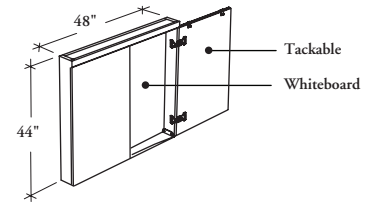

The Wall-Mounted Display Board is closeable whiteboard which provides an erasable message board with a tackable surface (inside of doors) and a marker tray.

WHAT'S INCLUDED

1 display board with carbon felt tackboard surface inside doors, 1 marker tray, wall supports, and mounting hardware.

NOTES

Included hooks allow hanging standard flip chart paper from the top of the doors.

BAWDT Wall-Mounted Display Board – Tackable

PRODUCT OPTIONS

Width	Height	Door Front Finish	Edge Trim Finish	Case Finish
48	44	Source Laminate Foundation Laminate	Edge Trim Colors	Source Laminate

SAMPLE ORDER CODE

BAWDT 48	44	LW	ST	XS
-----------------	-----------	-----------	-----------	-----------

**DIMENSIONS
INCHES / MM**

W	H
48 / 1219	44 / 1118

PRICING

Source Laminate	Foundation Laminate
1996	2172