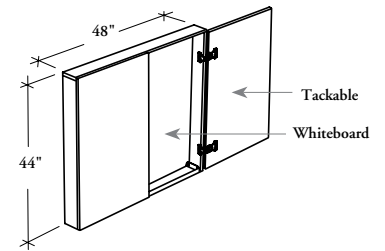

The Wall-Mounted Display Board is closeable whiteboard which provides an erasable message board with a tackable surface (inside of doors) and a marker tray.

WHAT'S INCLUDED

1 display board with carbon felt tackboard surface inside doors, 1 marker tray, wall supports, and mounting hardware.

BAWDT
Wall-Mounted Display Board
- Tackable

PRODUCT OPTIONS

Width	Height	Door Front Finish	Edge Trim Finish	Case Finish
48	44	Source Laminate Foundation Laminate	Edge Trim Colors	Source Laminate

SAMPLE ORDER CODE

BAWDT 48	44	LW	ST	XS
-----------------	-----------	-----------	-----------	-----------

DIMENSIONS
INCHES / MM

W	H
48 / 1219	44 / 1118

PRICING

Source Laminate	Foundation Laminate
2574	2799