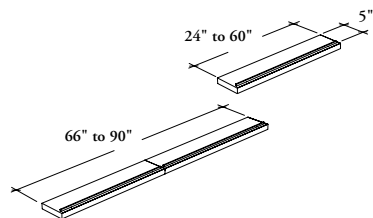

mounted storage & accessories

Xpress

BAWDS 

Solid Display Shelf for Wall Panel

When combine with a Wall Panel, these Solid Display Shelves provide display space for lightweight objects.

WHAT'S INCLUDED

24" to 60" widths: 1 solid display shelf, 1 metal lip and monting hardware.

66" to 90" widths: 2 solid display shelves, 2 metal lips and monting hardware.

WHAT'S EXCLUDED

Wall Panels.

NOTES

When Standard (D) edge option is specified, only Edge Trim Styles (6 and 9) are available.

When Knife Edge (V) option is specified, only Edge Trim Style (F) is available.

Can be used with :

- Wall Panel for Overhead Cabinet and Shelf (B_WCO)
- Wall Panel for Solid Shelves (B_WOO)
- Wall Panel for Media and Shelves (B_WMO)

SAMPLE ORDER CODE

BAWDS V	36	05	XS	F	ST	68
----------------	-----------	-----------	-----------	----------	-----------	-----------

DIMENSIONS INCHES / MM

D	W
24 / 610	5 / 127
30 / 762	5 / 127
36 / 914	5 / 127
42 / 1067	5 / 127
48 / 1219	5 / 127
54 / 1372	5 / 127
60 / 1524	5 / 127
66 / 1676	5 / 127
72 / 1829	5 / 127
78 / 1981	5 / 127
84 / 2134	5 / 127
90 / 2286	5 / 127