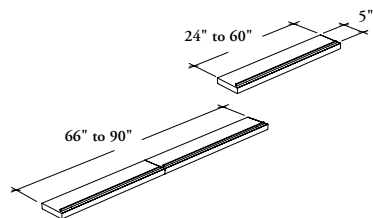

mounted storage & accessories

Xpress

BAWDS

Solid Display Shelf for Wall Panel

When combine with a Wall Panel, these Solid Display Shelves provide display space for lightweight objects.

WHAT'S INCLUDED

24" to 60" widths: 1 solid display shelf, 1 metal lip and mounting hardware.

66" to 90" widths: 2 solid display shelves, 2 metal lips and mounting hardware.

WHAT'S EXCLUDED

Wall Panels.

NOTES

When Standard (D) edge option is specified, only Edge Trim Styles (6 and 9) are available.

When Knife Edge (V) option is specified, only Edge Trim Style (F) is available.

Can be used with :

- Wall Panel for Overhead Cabinet and Shelf (B_WCO)
- Wall Panel for Solid Shelves (B_WOO)
- Wall Panel for Media and Shelves (B_WMO)

SAMPLE ORDER CODE

BAWDS V	36	05	XS	F	ST	68
----------------	-----------	-----------	-----------	----------	-----------	-----------

DIMENSIONS INCHES / MM

D	W
24 / 610	5 / 127
30 / 762	5 / 127
36 / 914	5 / 127
42 / 1067	5 / 127
48 / 1219	5 / 127
54 / 1372	5 / 127
60 / 1524	5 / 127
66 / 1676	5 / 127
72 / 1829	5 / 127
78 / 1981	5 / 127
84 / 2134	5 / 127
90 / 2286	5 / 127