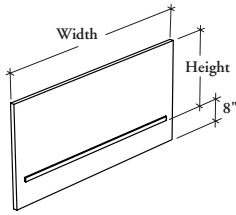

desk accessories

Xpress

BASWL

Worksurface Edge Screen – Solid

This screen attaches to the worksurface edge to provide space division and desktop privacy. It also provides a half-height modesty panel.

WHAT'S INCLUDED

1 solid screen and attachment bracket.

NOTES

The solid panel is 11/16" thick.

Cannot be installed on worksurface edges of the glass top or Height-Adjustable products.

PRODUCT OPTIONS

Height	Width	Screen Finish	Hardware Finish
13	24, 30, 36, 42, 48, 54, 60	Source Laminate	Foundation Mica

SAMPLE ORDER CODE

BASWL 13	42	XS	Q
----------	----	----	---

554

DIMENSIONS INCHES / MM

H	W
13 / 330	24 / 610
13 / 330	30 / 762
13 / 330	36 / 914
13 / 330	42 / 1067
13 / 330	48 / 1219
13 / 330	54 / 1372
13 / 330	60 / 1524