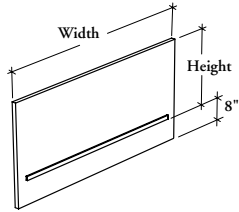

desk accessories

Xpress

BASWL

Worksurface Edge Screen – Solid

This screen attaches to the worksurface edge to provide space division and desktop privacy. It also provides a half-height modesty panel.

WHAT'S INCLUDED

1 solid screen and attachment bracket.

NOTES

The solid panel is 11/16" thick.

Cannot be installed on worksurface edges of the glass top or Height-Adjustable products.

PRODUCT OPTIONS

Height	Width	Screen Finish	Hardware Finish
13	24, 30, 36, 42, 48, 54, 60	Source Laminate	Foundation Mica

SAMPLE ORDER CODE

BASWL 13	42	XS	Q
-----------------	-----------	-----------	----------

**DIMENSIONS
INCHES / MM**

H	W
13 / 330	24 / 610
13 / 330	30 / 762
13 / 330	36 / 914
13 / 330	42 / 1067
13 / 330	48 / 1219
13 / 330	54 / 1372
13 / 330	60 / 1524