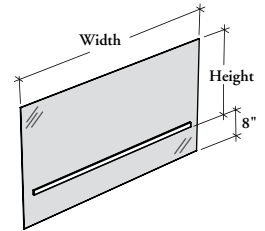

This screen attaches to the worksurface edge to provide space division and desktop privacy. It also provides a half-height modesty panel.

**WHAT'S INCLUDED**

1 glass screen and attachment bracket.

**NOTES**

The glass is 6 mm thick and is available in Frosted finish.

Cannot be installed on worksurface edges of the glass top or Height-Adjustable products.

**BASWG**  
**Worksurface Edge Screen – Glass**

**PRODUCT OPTIONS**

Height	Width	Glass Finish	Hardware Finish
13	24, 30, 36, 42, 48, 54, 60	FT Frosted	Foundation Mica

**SAMPLE ORDER CODE**

<b>BASWG 13</b>	<b>60</b>	<b>FT</b>	<b>X</b>
-----------------	-----------	-----------	----------

**DIMENSIONS**  
**INCHES / MM**

H	W
13 / 330	24 / 610
13 / 330	30 / 762
13 / 330	36 / 914
13 / 330	42 / 1067
13 / 330	48 / 1219
13 / 330	54 / 1372
13 / 330	60 / 1524

**PRICING**

361
440
521
600
681
761
841