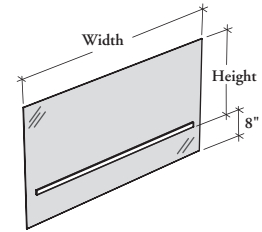

This screen attaches to the worksurface edge to provide space division and desktop privacy. It also provides a half-height modesty panel.

WHAT'S INCLUDED

1 glass screen and attachment bracket.

NOTES

The glass is 6 mm thick and is available in Frosted finish.

Cannot be installed on worksurface edges of the glass top or Height-Adjustable products.

BASWG
Worksurface Edge Screen – Glass

PRODUCT OPTIONS

| Height | Width | Glass Finish | Hardware Finish |
|--------|----------------------------|--------------|--------------------|
| 13 | 24, 30, 36, 42, 48, 54, 60 | FT Frosted | Foundation Mica |

SAMPLE ORDER CODE

| | | | |
|-----------------|-----------|-----------|----------|
| BASWG 13 | 60 | FT | X |
|-----------------|-----------|-----------|----------|

DIMENSIONS
INCHES / MM

| H | W |
|----------|-----------|
| 13 / 330 | 24 / 610 |
| 13 / 330 | 30 / 762 |
| 13 / 330 | 36 / 914 |
| 13 / 330 | 42 / 1067 |
| 13 / 330 | 48 / 1219 |
| 13 / 330 | 54 / 1372 |
| 13 / 330 | 60 / 1524 |