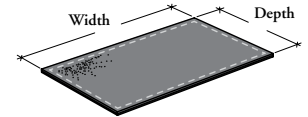

This pad provides casual guest seating on top of a Low Secondary Desk (B\_MSDL, BH\_SRL, BH\_SPL or BH\_SLL).

**WHAT'S INCLUDED**

1 felt seat pad and mounting hardware.

**WHAT'S EXCLUDED**

Low Secondary Desks and Mid-Height Stretch Pedestal/Credenza.

**NOTES**

Two-sides finished products have the same finish on both sides.

**BASPE**  
**Seat Pad – Felt**

**PRODUCT OPTIONS**

Depth	Width	Seat Finish	Stitches Finish
16, 18, 19	16, 18, 19, 24, 30, 36	Loft	<b>C</b> Carbon Coordinate <b>E</b> Shale Coordinate <b>G</b> Carrara Coordinate <b>M</b> Umber Coordinate