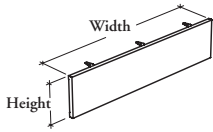

Xpress

BASMM

Suspended Modesty Panel – Metal

This modesty panel provides additional seated privacy and can be used with specific desks and tables.

WHAT'S INCLUDED

1 half-height modesty panel and hardware.

NOTES

The width to specified depends on products and supports selected. For details, refer to the Application Guide.

This Suspended Modesty Panel can be used with specific products. For details, refer to the Application Guide.

PRICING

6" HEIGHT (06)

Solid
99
99
100
100
100
102
102
102
103
103
103
106
106
106
107
107
107
110
110
110

DIMENSIONS INCHES / MM

W
31 / 787
32 / 813
33 / 838
34 / 864
35 / 889
36 / 914
37 / 940
38 / 965
39 / 991
40 / 1016
41 / 1041
42 / 1067
43 / 1092
44 / 1118
45 / 1143
46 / 1168
47 / 1194
48 / 1219
49 / 1245
50 / 1270