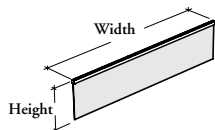

Xpress

B A S M G

Suspended Modesty Panel – Glass

This modesty panel provides additional seated privacy and can be used with specific desks and tables.

WHAT'S INCLUDED

1 half-height modesty panel and hardware.

NOTES

The width to specified depends on products and supports selected. For details, refer to the Application Guide.

This Suspended Modesty Panel can be used with specific products. For details, refer to the Application Guide.

B A S M G

**Suspended Modesty Panel – Glass
(Continued)**

DIMENSIONS INCHES / MM	PRICING	DIMENSIONS INCHES / MM	PRICING
10" HEIGHT (10)			
W	Frosted Glass (FT)/ Back-Painted Glass	W	Frosted Glass (FT)/ Back-Painted Glass
30 / 762	365	58 / 1473	574
31 / 787	376	59 / 1499	574
32 / 813	376	60 / 1524	574
33 / 838	376	61 / 1549	599
34 / 864	391	62 / 1575	599
35 / 889	391	63 / 1600	599
36 / 914	391	64 / 1626	619
37 / 940	414	65 / 1651	619
38 / 965	414	66 / 1676	619
39 / 991	414	67 / 1702	646
40 / 1016	437	68 / 1727	646
41 / 1041	437	69 / 1753	646
42 / 1067	437	70 / 1778	668
43 / 1092	459	71 / 1803	668
44 / 1118	459	72 / 1829	668
45 / 1143	459	73 / 1854	693
46 / 1168	481	74 / 1880	693
47 / 1194	481	75 / 1905	693
48 / 1219	481	76 / 1930	717
49 / 1245	506	77 / 1956	717
50 / 1270	506	78 / 1981	717
51 / 1295	506	79 / 2007	738
52 / 1321	527	80 / 2032	738
53 / 1346	527	81 / 2057	738
54 / 1372	527	82 / 2083	763
55 / 1397	551	83 / 2109	763
56 / 1422	551	84 / 2134	763
57 / 1448	551		