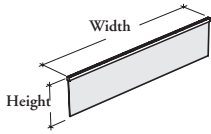

B A S M G

Suspended Modesty Panel – Glass

This modesty panel provides additional seated privacy and can be used with specific desks and tables.

WHAT'S INCLUDED

1 half-height modesty panel and hardware.

NOTES

The width to specified depends on products and supports selected. For details, refer to the Application Guide.

This Suspended Modesty Panel can be used with specific products. For details, refer to the Application Guide.

All Height-Adjustable Worksurfaces on Low Secondary Desk must only be specified with 6" height modesty when overlapping Secondary Desk for Height-Adjustable Run-Off and L-Shape Desk (B_ASR).

PRODUCT OPTIONS

Width	Height	Worksurface Style	Glass Finish	Hardware Finish
30, 31, 32, 33, 34, 35, 36, 37, 38, 39, 40, 41, 42, 43, 44, 45, 46, 47, 48, 49, 50, 51, 52, 53, 54, 55, 56, 57, 58, 59, 60, 61, 62, 63, 64, 65, 66, 67, 68, 69, 70, 71, 72, 73, 74, 75, 76, 77, 78, 79, 80, 81, 82, 83, 84	06, 10	G Glass Top S Standard Solid Top (D, M, X)	Standard: FT Frosted Back-Painted	Foundation Mica

SAMPLE ORDER CODE

BASMG 46	06	G	FT	7

DIMENSIONS INCHES / MM

W
30 / 762
31 / 787
32 / 813
33 / 838
34 / 864
35 / 889
36 / 914
37 / 940
38 / 965
39 / 991
40 / 1016
41 / 1041
42 / 1067
43 / 1092
44 / 1118
45 / 1143
46 / 1168
47 / 1194
48 / 1219
49 / 1245
50 / 1270
51 / 1295
52 / 1321
53 / 1346
54 / 1372
55 / 1397
56 / 1422
57 / 1448

PRICING

6" HEIGHT (06)

Frosted Glass (FT)/ Back-Painted Glass
283
292
292
292
303
303
303
322
322
322
340
340
340
351
351
351
361
361
361
370
370
370
379
379
379
389
389
389

DIMENSIONS INCHES / MM

W
58 / 1473
59 / 1499
60 / 1524
61 / 1549
62 / 1575
63 / 1600
64 / 1626
65 / 1651
66 / 1676
67 / 1702
68 / 1727
69 / 1753
70 / 1778
71 / 1803
72 / 1829
73 / 1854
74 / 1880
75 / 1905
76 / 1930
77 / 1956
78 / 1981
79 / 2007
80 / 2032
81 / 2057
82 / 2083
83 / 2109
84 / 2134

PRICING

Frosted Glass (FT)/ Back-Painted Glass
398
398
398
409
409
409
417
417
417
427
427
427
438
438
438
446
446
446
458
458
458
465
465
465
477
477
477

Pricing is continued on the following page.