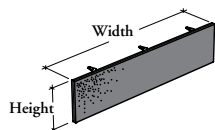

B A S M E

Suspended Modesty Panel – Felt

This modesty panel provides additional seated privacy and can be used with specific desks and tables.

WHAT'S INCLUDED

1 half-height modesty panel and hardware.

NOTES

The width to specified depends on products and supports selected. For details, refer to the Application Guide.

This Suspended Modesty Panel can be used with specific products. For details, refer to the Application Guide.

All Height-Adjustable Worksurfaces on Low Secondary Desk must only be specified with 6" height modesty when overlapping Secondary Desk for Height-Adjustable Run-Off and U-Shape (BH_SR).

Hardware is finished in Black.

PRODUCT OPTIONS

Width	Height	Worksurface Style	Modesty Panel Finish
11, 12, 13, 14, 15, 16, 17, 18, 19, 20, 21, 22, 23, 24, 25, 26, 27, 28, 29, 30, 31, 32, 33, 34, 35, 36, 37, 38, 39, 40, 41, 42, 43, 44, 45, 46, 47, 48, 49, 50, 51, 52, 53, 54, 55, 56, 57, 58, 59, 60, 61, 62, 63, 64, 65, 66, 67, 68, 69, 70, 71, 72, 73, 74, 75, 76, 77, 78, 79, 80, 81, 82, 83, 84	06, 10	G Glass Top S Standard Solid Top (D, M, X)	Loft

SAMPLE ORDER CODE

BASME 54	10	S	RB11

**DIMENSIONS
INCHES / MM**

PRICING

**DIMENSIONS
INCHES / MM**

PRICING

6" HEIGHT (06)	
W	W
11 / 279	31 / 787
12 / 305	32 / 813
13 / 330	33 / 838
14 / 356	34 / 864
15 / 381	35 / 889
16 / 406	36 / 914
17 / 432	37 / 940
18 / 457	38 / 965
19 / 483	39 / 991
20 / 508	40 / 1016
21 / 533	41 / 1041
22 / 559	42 / 1067
23 / 584	43 / 1092
24 / 610	44 / 1118
25 / 635	45 / 1143
26 / 660	46 / 1168
27 / 686	47 / 1194
28 / 711	48 / 1219
29 / 737	49 / 1245
30 / 762	50 / 1270

Pricing is continued on the following page.