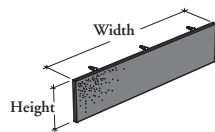

Xpress

BASME

Suspended Modesty Panel – Felt

This modesty panel provides additional seated privacy and can be used with specific desks and tables.

WHAT'S INCLUDED

1 half-height modesty panel and hardware.

NOTES

The width to specified depends on products and supports selected. For details, refer to the Application Guide.

This Suspended Modesty Panel can be used with specific products. For details, refer to the Application Guide.