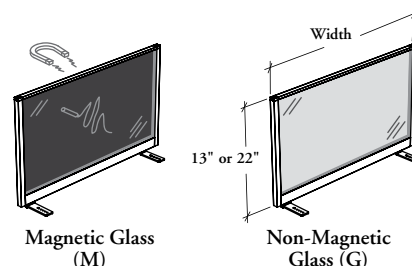

**B A S F G**

**Desk Screen – Glass**

This screen can be installed on most worksurfaces and desks, preferably on straight edges. It provides desktop privacy and vertical writable surface and/or vertical magnetic writable surface.

**WHAT'S INCLUDED**

1 screen, fixation brackets, hardware and accessory listed below:

	Width	
	24" to 48"	54" to 84"
Rear earth magnets (magnetic glass only)	8	16

**NOTES**

- This product has the same finish on both sides.
- Frost (FT) is a single-sided etched glass which is facing inward of the screen assembly.
- Tempered glass infills are doubled for a flush look.
- When used with a back-painted writable surface, use dry-erase markers only.
- Cannot be installed on worksurface edges of the glass top.
- When Magnetic Glass (M) is specified, only Back-Painted Glass Finish is available.
- Not all glass finishes are available as Xpress, Please see Xpress catalogue and/or specification software for details.