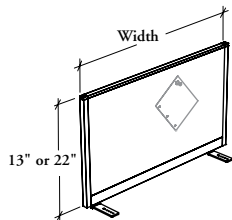

## Desk Screen – Fabric

This screen can be installed on most worksurfaces and desks, preferably on straight edges.

**WHAT'S INCLUDED**

1 screen, fixation brackets and hardware.

**NOTES**

This product has the same finish on both sides.

Cannot be installed on worksurface edges of the glass top.

**PRODUCT OPTIONS**

Height	Width	Screen Finish	Frame and Hardware Finish
13, 22	24, 30, 36, 42, 48, 54, 60, 66, 72, 78, 84	Panel Fabric	Foundation Mica

**SAMPLE ORDER CODE**

<b>BASFF 13</b>	<b>48</b>	<b>B220</b>	<b>7</b>
-----------------	-----------	-------------	----------

**DIMENSIONS  
INCHES / MM**

H	W
13 / 330	24 / 610
13 / 330	30 / 762
13 / 330	36 / 914
13 / 330	42 / 1067
13 / 330	48 / 1219
13 / 330	54 / 1372
13 / 330	60 / 1524
13 / 330	66 / 1676
13 / 330	72 / 1829
13 / 330	78 / 1981
13 / 330	84 / 2134
22 / 559	24 / 610
22 / 559	30 / 762
22 / 559	36 / 914
22 / 559	42 / 1067
22 / 559	48 / 1219
22 / 559	54 / 1372
22 / 559	60 / 1524
22 / 559	66 / 1676
22 / 559	72 / 1829
22 / 559	78 / 1981
22 / 559	84 / 2134